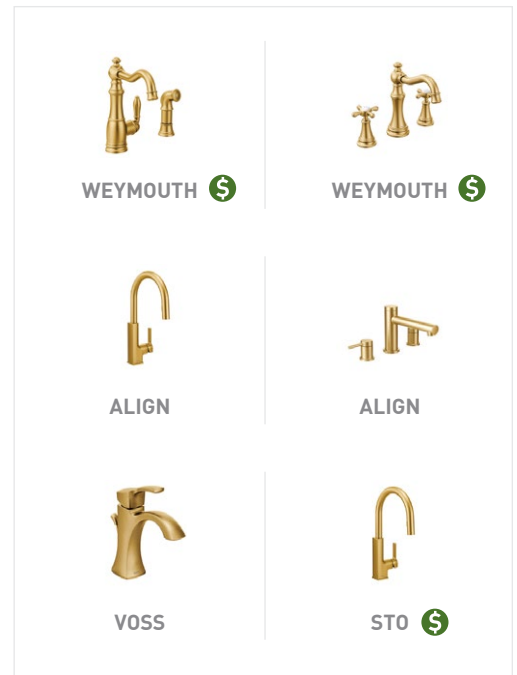

Product Line

Moen's LifeShine Brushed Gold doesn't just elevate gold to a whole new level, it's flexible enough to be featured on modern, traditional and transitional fixtures. That's why we're launching it across leading collections including Align, Weymouth, STÖ and Voss. There's no doubt that our Brushed Gold will raise expectations from the kitchen to the bath.

[VIEW SELL SHEET](#)

Available in the Following Products