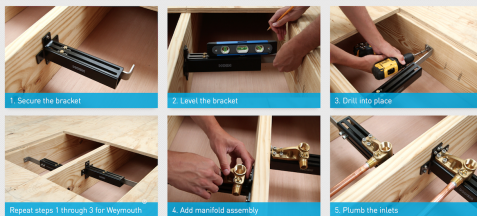

Installation Is Easy and Intuitive.

Watch Now

Take the Test Now