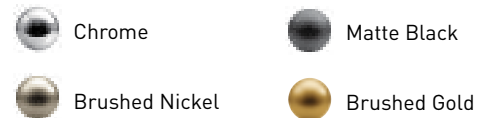

AVAILABLE FINISHES