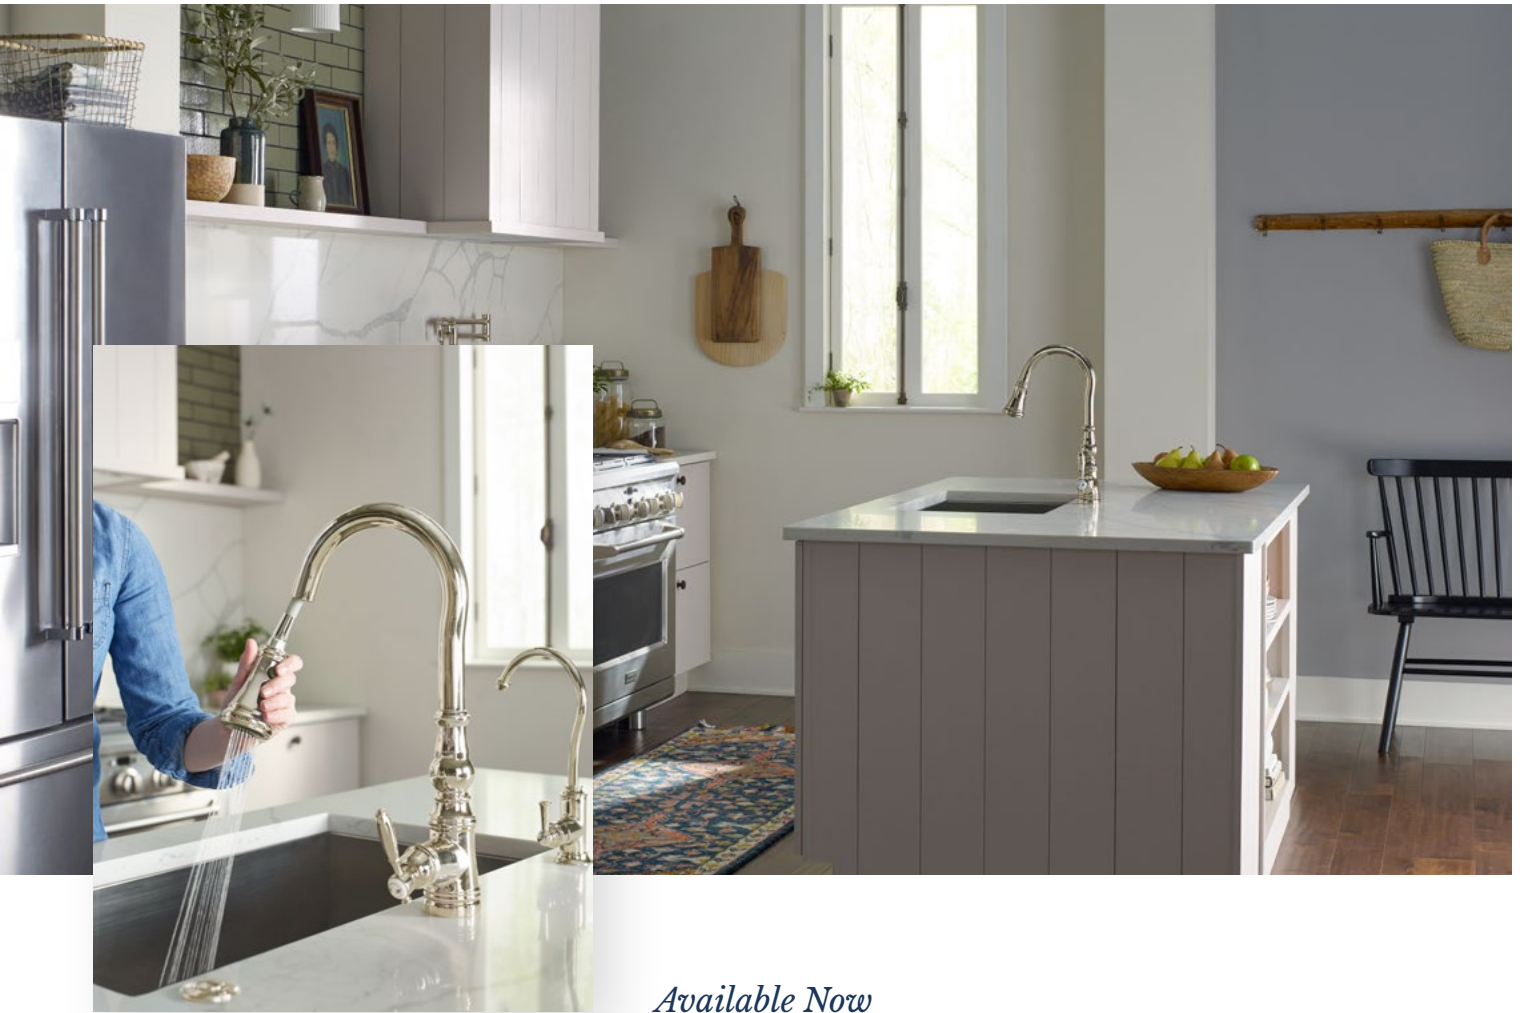

New Product Introduction 2019

Kitchens

MOEN®

Available Now

Premium Kitchen

Expanding our premium line of kitchen pulldowns with the latest on-trend styles enables us to appeal to consumers with a more discerning taste. We are proud to announce a full line of premium kitchen faucets and matching bar/prep offerings in modern, traditional and industrial chic styles. With the additional handle options for style and finish, consumers are able to customize their choice to help personalize their kitchen design.