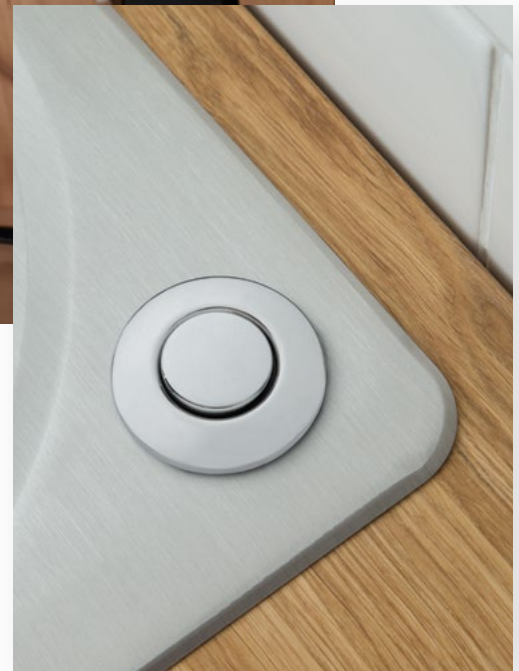

Available Now

Garbage Disposals

Moen® garbage disposals are built for powerful performance with proven technology, a streamlined design, high-quality features and the promise of the Moen brand.

Plans to expand our offering are coming soon so stay tuned!